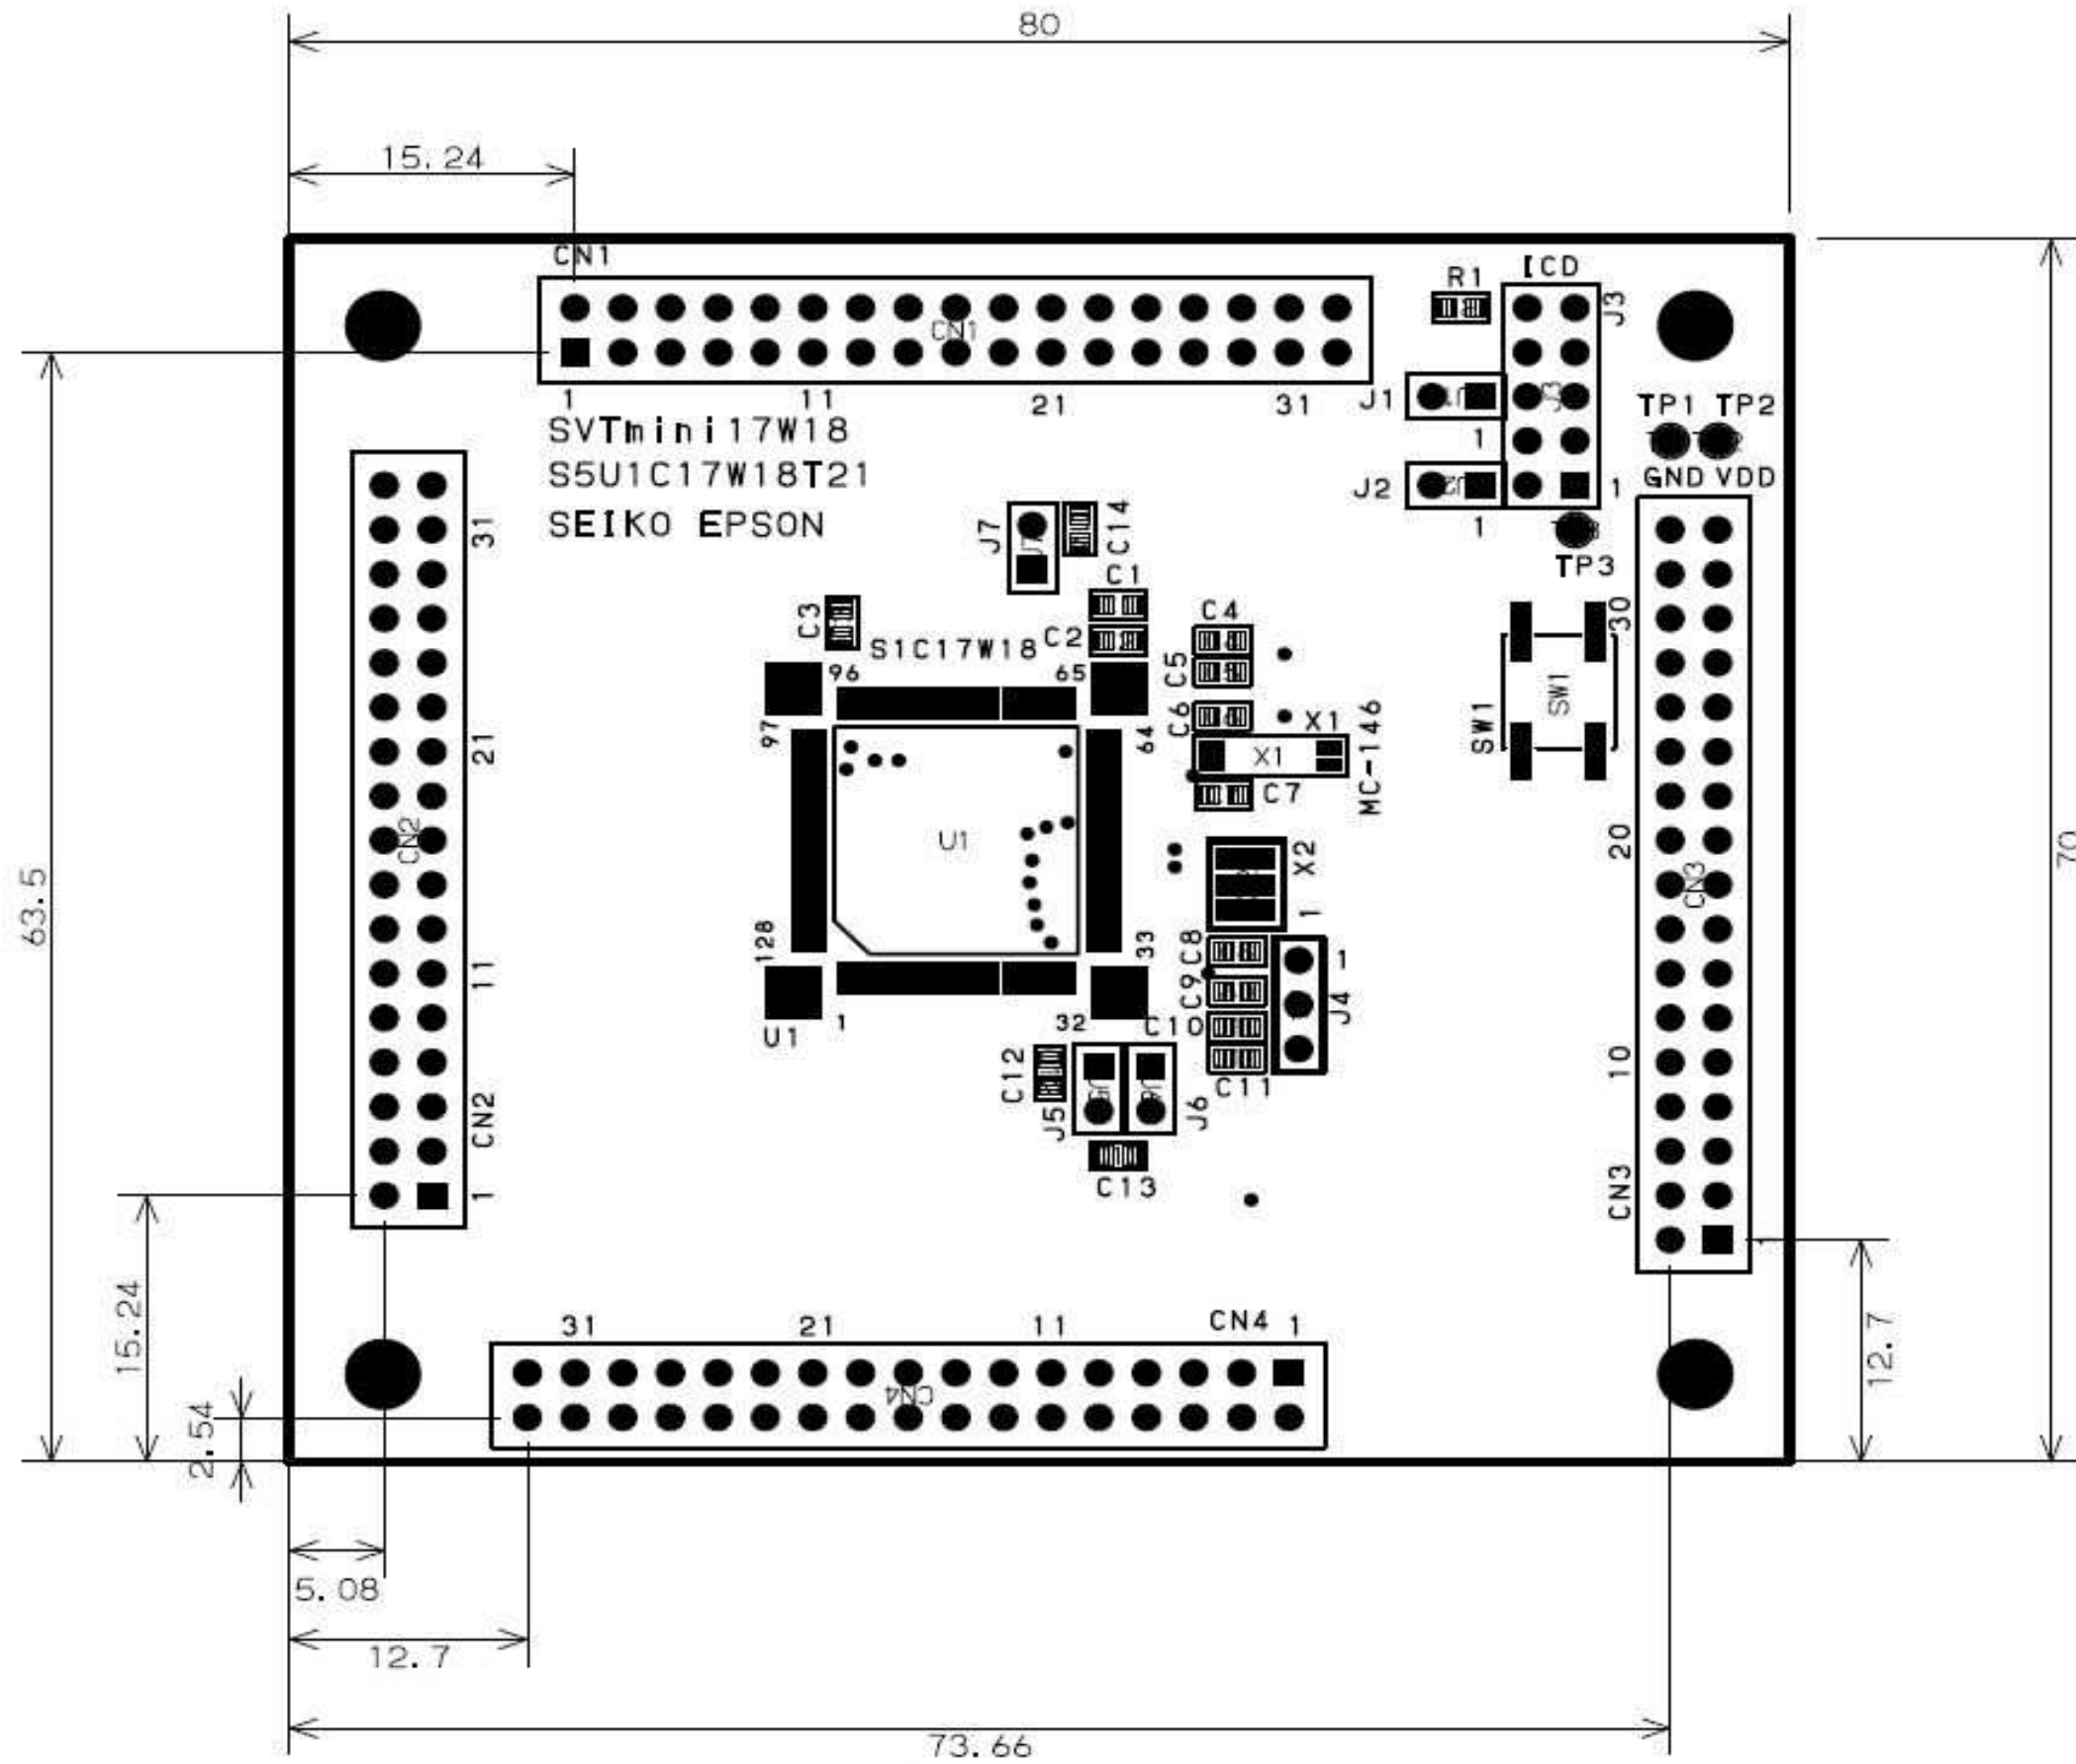

Title		
SVTmini17W18T2100		
Size	Document Number	Rev
A3	<Doc>	<Rev
Date:	Wednesday, September 02, 2015	Sheet 1 of 1

Title		
SVTmini17W18T2100		
Size	Document Number	Rev
A3	<Doc>	<Rev>
Date:	Wednesday, September 02, 2015	Sheet 1 of 1