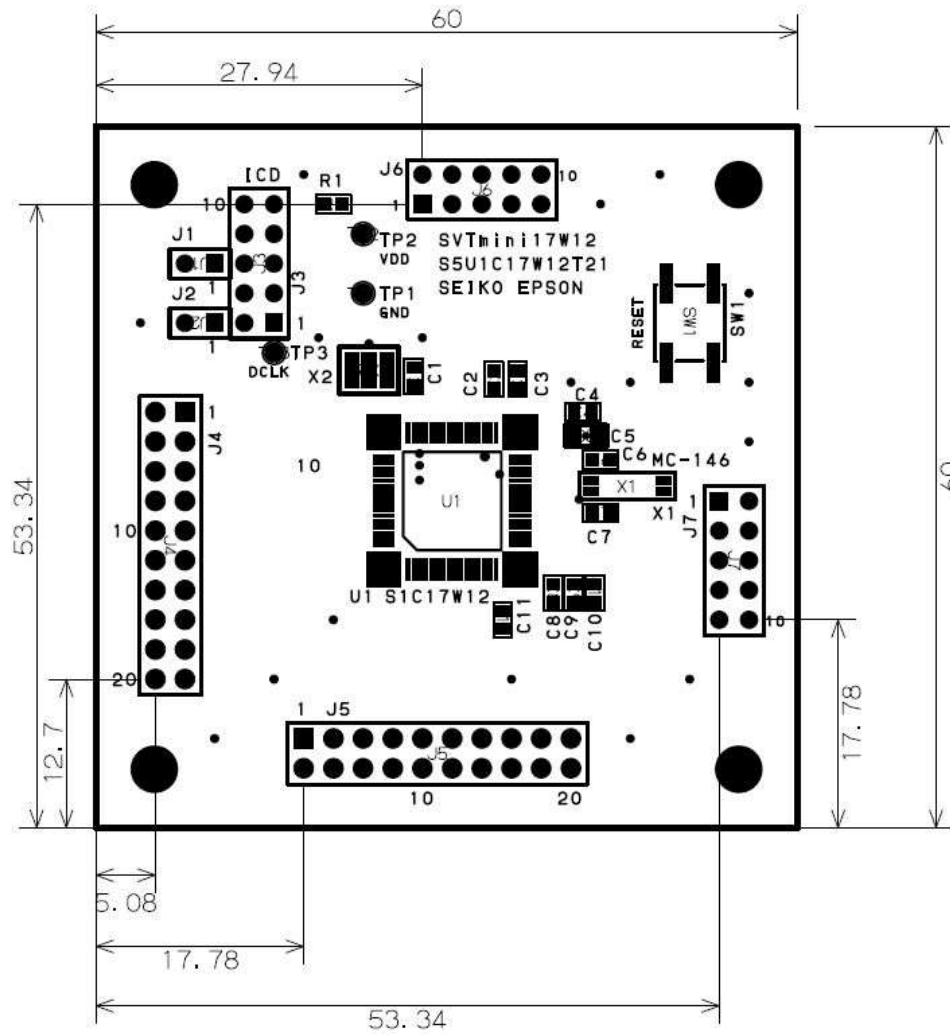

Title		
SVTmini17W12T2100		
Size	Document Number	Rev
A3	<Doc>	<RevCod
Date:	Friday, May 18, 2018	Sheet 1 of 1

Title		
SVTmini17W12T2100		
Size	Document Number	Rev
A3	<Doc>	<RevCod>
Date:	Friday, May 18, 2018	Sheet 1 of 1