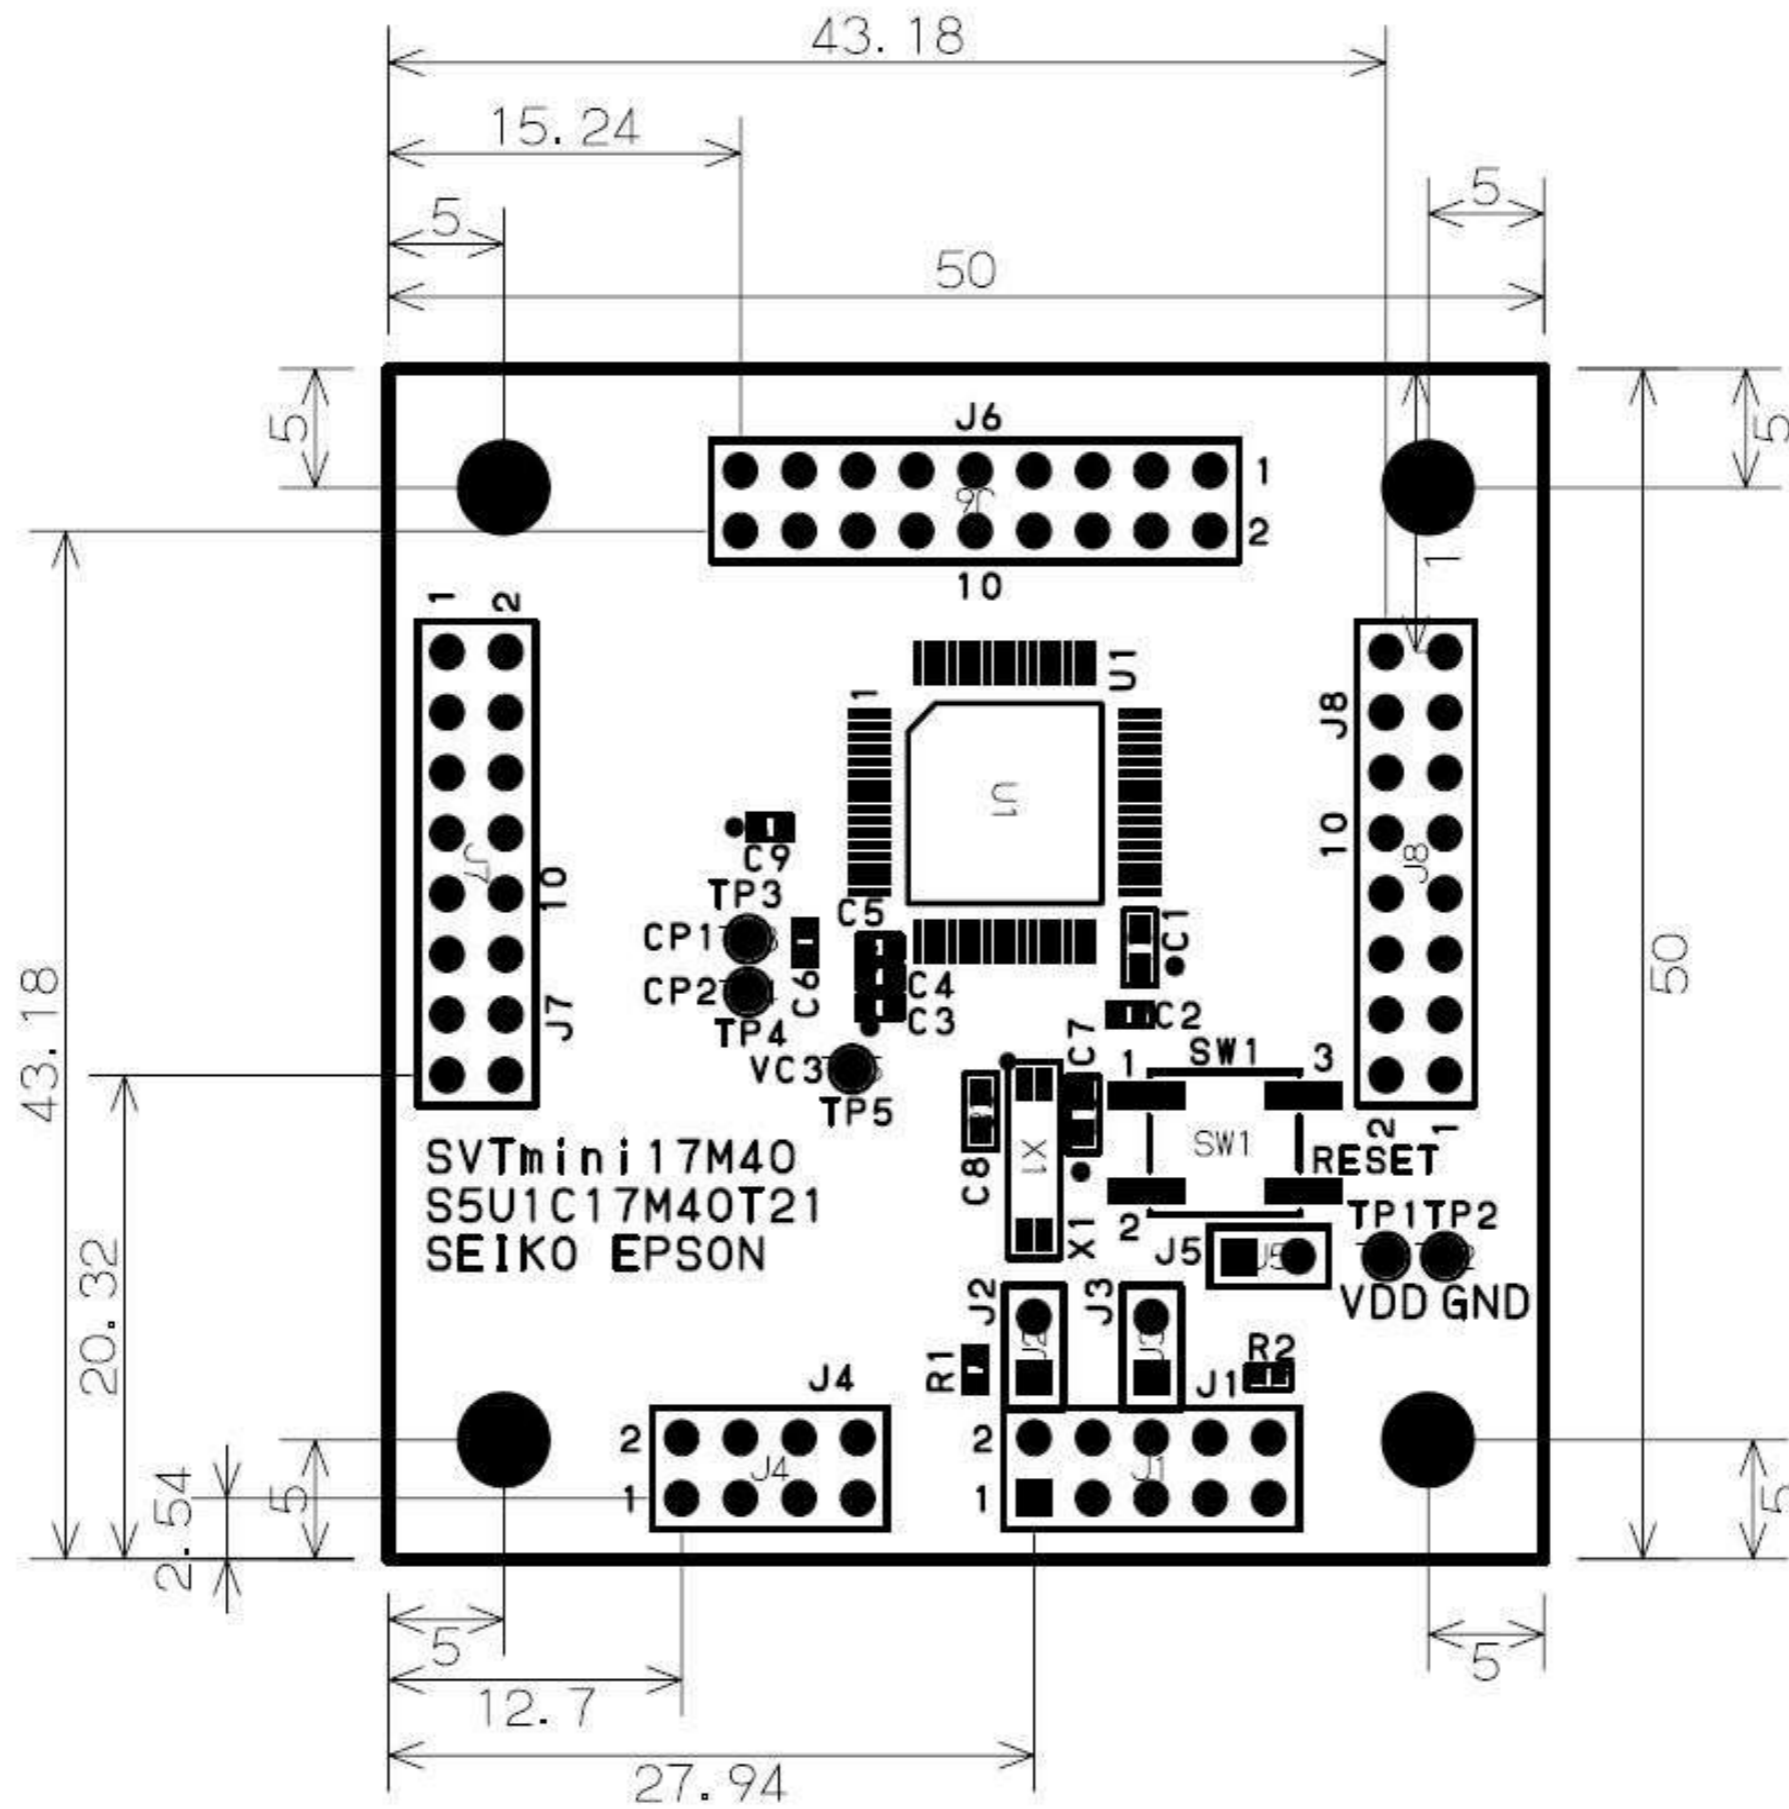

Title SVTmini17M40 S5U1C17M40T21		
Size A3	Document Number <Doc>	Rev <RevC>
Date:	Thursday, November 14, 2019	Sheet 1 of 1

Title		SVTmini17M40 S5U1C17M40T21	
Size	Document Number	Rev	
A3	<Doc>	<RevC>	
Date:	Thursday, November 14, 2019	Sheet	1 of 1