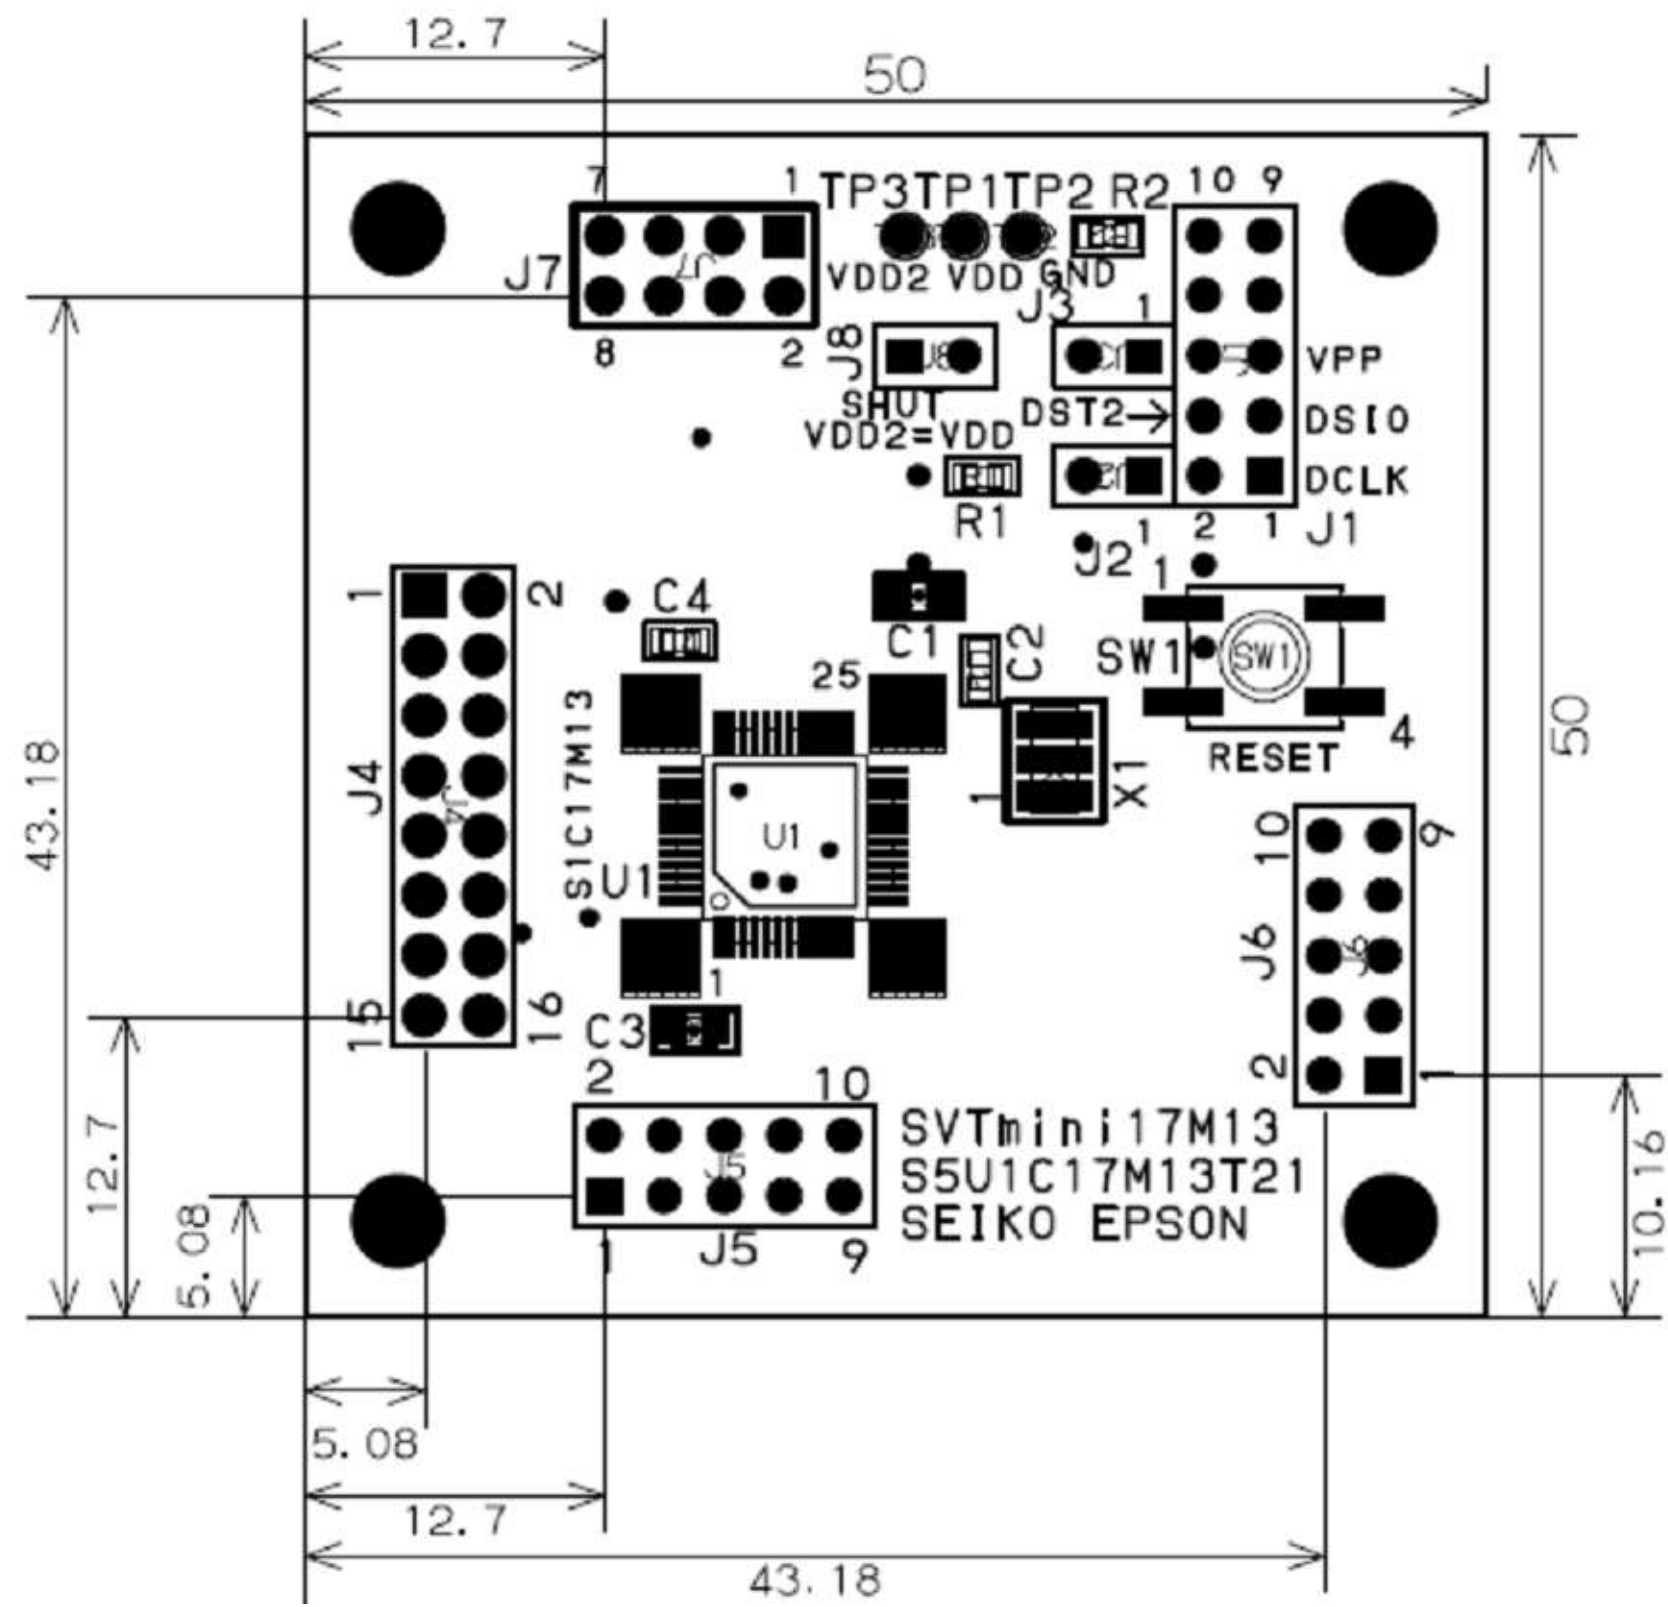

Title		
SVTmini17M13		
Size	Document Number	Rev
A3	<Doc>	1.0
Date:	Tuesday, November 22, 2016	Sheet 1 of 2

Title		
SVTmini17M13		
Size	Document Number	Rev
A3	<Doc>	1.0
Date:	Tuesday, November 22, 2016	Sheet 2 of 2